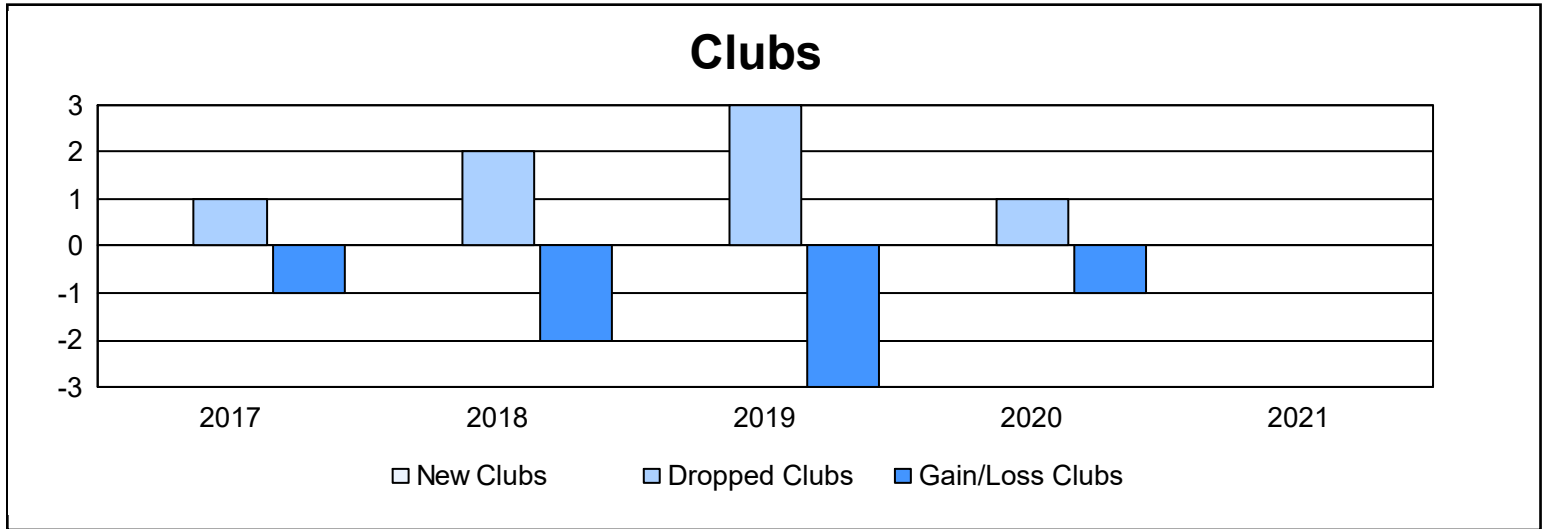

Year	New Clubs	Dropped Clubs	Gain/ Loss Clubs	New Members	Charter Members	Reinstate Members	Transfer Members	Total Member Added	Total Members Dropped	Gain/ Loss Members
2016-2017	0	1	-1	170	1	3	1	175	175	0
2017-2018	0	2	-2	144	2	10	2	158	166	-8
2018-2019	0	3	-3	124	12	7	4	147	177	-30
2019-2020	0	1	-1	87	2	4	2	95	164	-69
2020-2021	0	0	0	175	0	2	1	178	79	99
Average	0	1	-1	140	3	5	2	151	152	-2

Membership Composition June 2021 Cumulative

Gender Composition June 2021 Cumulative