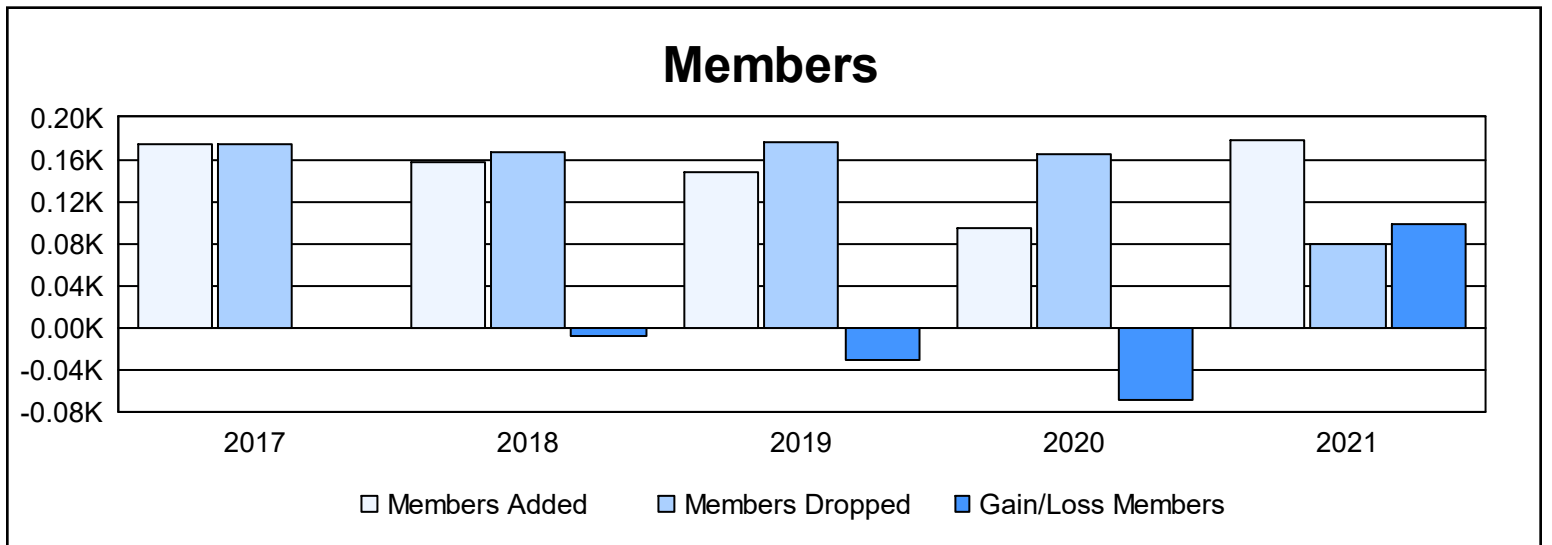

Year	New Clubs	Dropped Clubs	Gain/ Loss Clubs	New Members	Charter Members	Reinstate Members	Transfer Members	Total Member Added	Total Members Dropped	Gain/ Loss Members
2016-2017	0	1	-1	170	1	3	1	175	175	0
2017-2018	0	2	-2	144	2	10	2	158	166	-8
2018-2019	0	3	-3	124	12	7	4	147	177	-30
2019-2020	0	1	-1	87	2	4	2	95	164	-69
2020-2021	0	0	0	175	0	2	1	178	79	99
Average	0	1	-1	140	3	5	2	151	152	-2

Membership Composition June 2021 Cumulative

Gender Composition June 2021 Cumulative